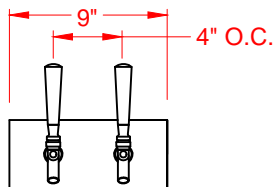

Front

Model: PE-WMLD-2