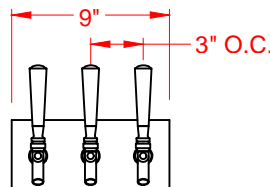

Front

Model: PE-WMLD-3