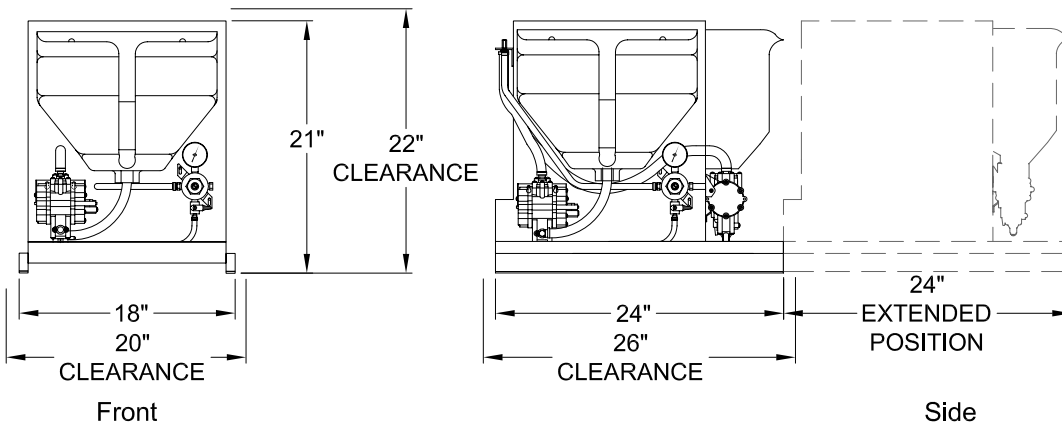

3-Product Slide Out Cradle

Shown 3-Product Slide Out Cradle - 3P

PERFECTION Equipment, Inc.

4259 Lee Avenue, Gurnee, Illinois 60031

Phone: 847-244-7200 Fax: 847-244-7205 Toll Free: 800-356-6301

Website: www.perfectequip.com Email: sales@perfectequip.com