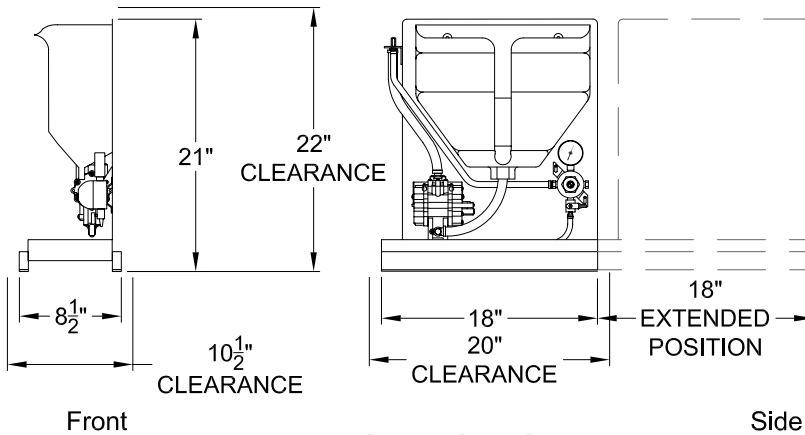

**CONDIMENT DISPENSING
CRADLE SYSTEMS**

PERFECTION

**Perfection Equipment, Inc.
Perfecta Stainless Division**

1-Product Slide Out Cradle

Shown 1-Product Slide Out Cradle - 1P