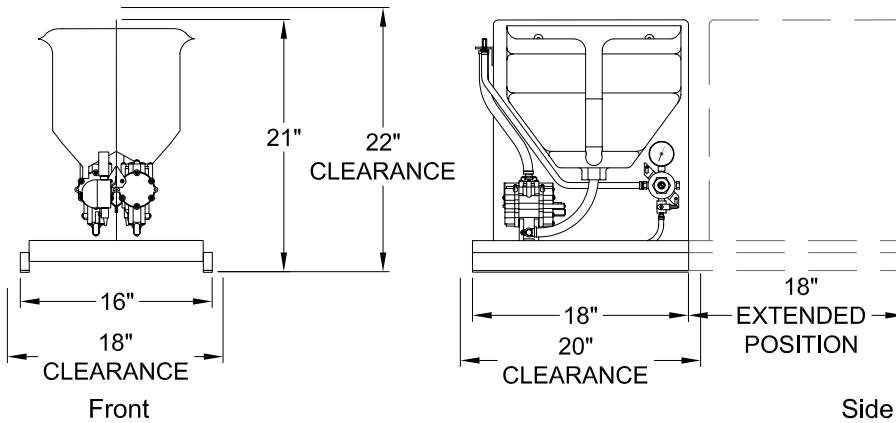

2-Product Slide Out Cradle

Shown 2-Product Slide Out Cradle - 2P