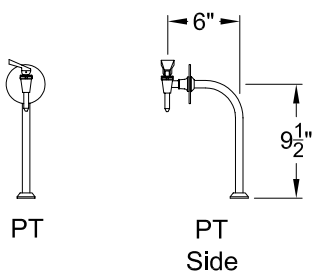

CONDIMENT DISPENSING SYSTEM TOWERS

PERFECTION

Perfection Equipment, Inc.
Perfecta Stainless Division

Pedestal Tower

Shown
Pedestal Tower - PT

Double Sided Concession Bridge Tower

Shown
Concession Bridge Tower - CBT &
Double Sided Concession Bridge Tower - DSCBT

Concession Bridge Tower

FEATURES

- All Towers are Stainless Steel Finish.
- All Towers are Equipped with "Rifled SureShot" Faucets, "Smooth Faucet" or "Particulate Faucet."
- Upon Request Brand Identification can also be Provided.
- Mounting Templates available Contact Perfection Equipment.
- Drip Trays available Contact Perfection Equipment.