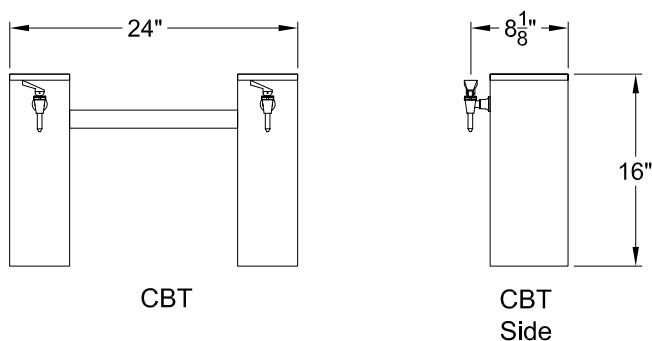

CONDIMENT DISPENSING SYSTEM TOWERS

PERFECTION

Perfection Equipment, Inc.
Perfecta Stainless Division

Pedestal Tower

Shown
Pedestal Tower - PT

Double Sided Concession Bridge Tower

Shown
Concession Bridge Tower - CBT &
Double Sided Concession Bridge Tower - DSCBT

Concession Bridge Tower

FEATURES

- All Towers are Stainless Steel Finish.
- All Towers are Equipped with "Rifled SureShot" Faucets, "Smooth Faucet" or "Particulate Faucet."
- Upon Request Brand Identification can also be Provided.
- Mounting Templates available Contact Perfection Equipment.
- Drip Trays available Contact Perfection Equipment.