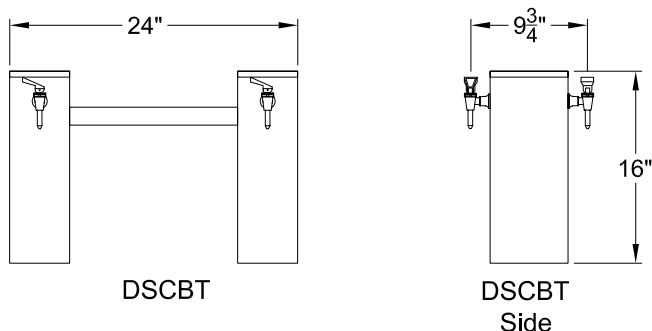

CONDIMENT DISPENSING SYSTEM TOWERS

PERFECTION

Perfection Equipment, Inc.
Perfecta Stainless Division

Pedestal Tower

Shown
Pedestal Tower - PT

Double Sided Concession Bridge Tower

Shown
Concession Bridge Tower - CBT &
Double Sided Concession Bridge Tower - DSCBT

Concession Bridge Tower

FEATURES

- All Towers are Stainless Steel Finish.
- All Towers are Equipped with "Rifled SureShot" Faucets, "Smooth Faucet" or "Particulate Faucet."
- Upon Request Brand Identification can also be Provided.
- Mounting Templates available Contact Perfection Equipment.
- Drip Trays available Contact Perfection Equipment.