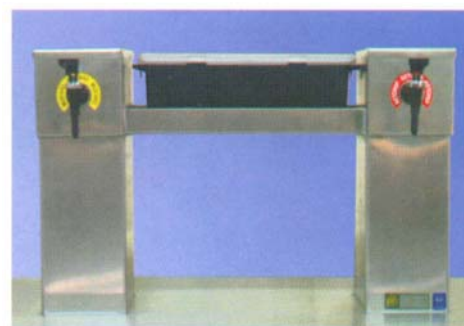

CONDIMENT DISPENSING SYSTEM TOWERS

PERFECTION

Perfection Equipment, Inc.
Perfecta Stainless Division

Pedestal Tower

Shown
Pedestal Tower - PT

Double Sided Concession Bridge Tower

Shown
Concession Bridge Tower - CBT &
Double Sided Concession Bridge Tower - DSCBT

Concession Bridge Tower

FEATURES

- All Towers are Stainless Steel Finish.
- All Towers are Equipped with "Rifled SureShot" Faucets, "Smooth Faucet" or "Particulate Faucet."
- Upon Request Brand Identification can also be Provided.
- Mounting Templates available Contact Perfection Equipment.
- Drip Trays available Contact Perfection Equipment.