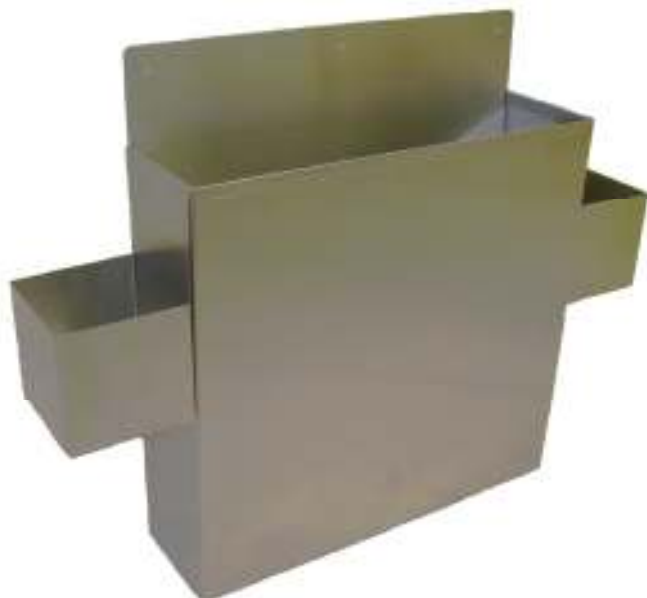

CUP AND SCOOP HOLDER

PERFECTION

Perfection Equipment, Inc.
Perfecta Stainless Division

MODEL PE-PCH-21

FEATURES

- Cup Holder with (2) Detachable Ice Scoop Holders for Multiple Configurations.
- Designed to Attach to the Front of Underbar Equipment with Sheet Metal Screws.
- Made From 20 Guage Stainless Steel.
- Custom Sizing Available to Accomodate Individual Customer Requirements.