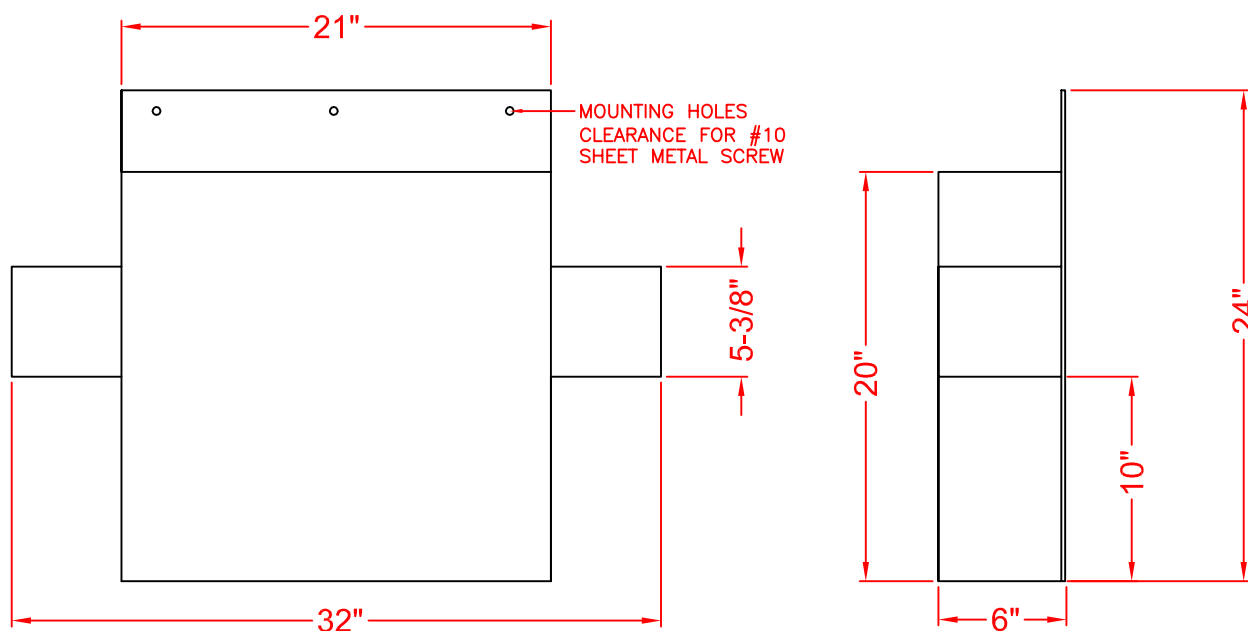

PERFECTION Equipment, Inc.

4259 Lee Avenue, Gurnee, Illinois 60031

Phone: 847-244-7200 Fax: 847-244-7205 Toll Free: 800-356-6301

Website: www.perfectequip.com Email: sales@perfectequip.com