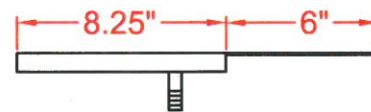

WRAP AROUND DRIP TRAY

PERFECTION

Perfection Equipment, Inc.
Perfecta Stainless Division

DRIP TRAY FEATURES

- ALL STAINLESS STEEL CONSTRUCTION
- CUSTOM FITS A 3" COLUMN TOWER

PERFECTION Equipment, Inc.

4259 Lee Avenue, Gurnee, Illinois 60031