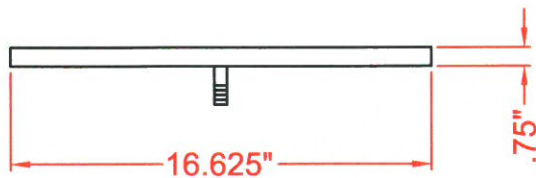

WRAP AROUND DRIP TRAY

PERFECTION

Perfection Equipment, Inc.
Perfecta Stainless Division

DRIP TRAY FEATURES

- ALL STAINLESS STEEL CONSTRUCTION
- CUSTOM FITS A 3" COLUMN TOWER

PERFECTION Equipment, Inc.

4259 Lee Avenue, Gurnee, Illinois 60031