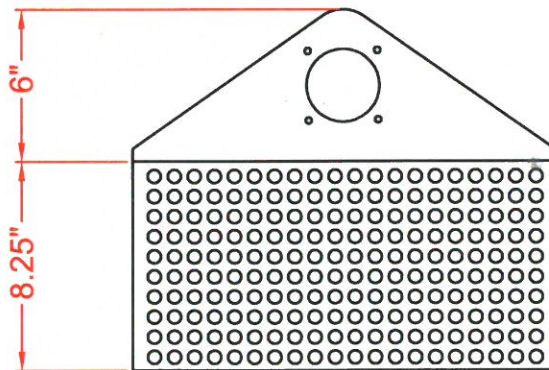

WRAP AROUND DRIP TRAY

PERFECTION

Perfection Equipment, Inc.
Perfecta Stainless Division

DRIP TRAY FEATURES

- ALL STAINLESS STEEL CONSTRUCTION
- CUSTOM FITS A 3" COLUMN TOWER

PERFECTION Equipment, Inc.

4259 Lee Avenue, Gurnee, Illinois 60031