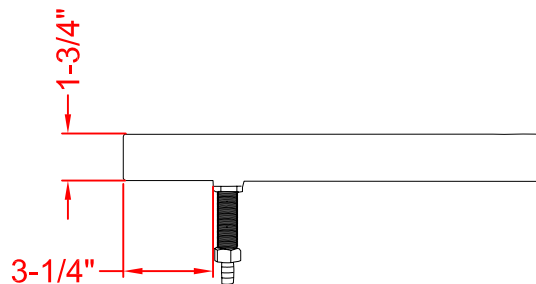

## DRIP TRAY FEATURES

- ALL STAINLESS STEEL CONSTRUCTION
- SURFACE MOUNT

**PERFECTION** Equipment, Inc.

4259 Lee Avenue, Gurnee, Illinois 60031

Phone: 847-244-7200 Fax: 847-244-7205 Toll Free: 800-356-6301