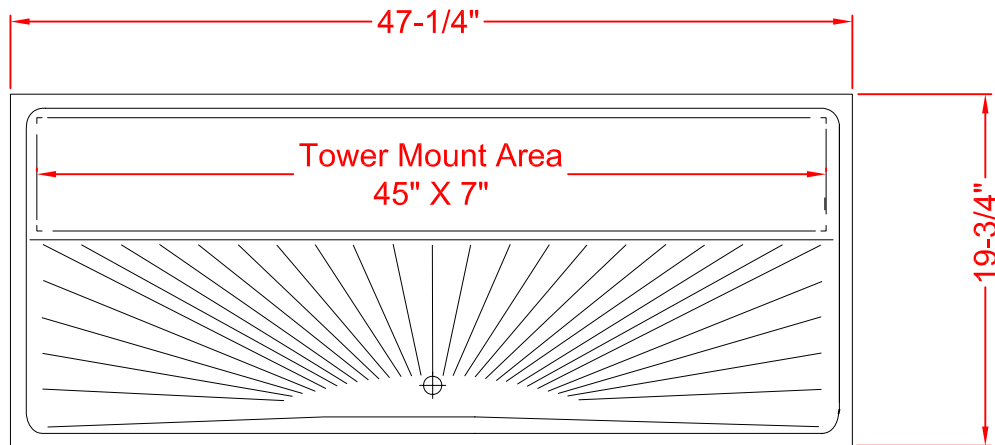

PERFECTION Equipment, Inc.

4259 Lee Avenue, Gurnee, Illinois 60031

Phone: 847-244-7200 Fax: 847-244-7205 Toll Free: 800-356-6301

Website: www.perfectequip.com Email: sales@perfectequip.com