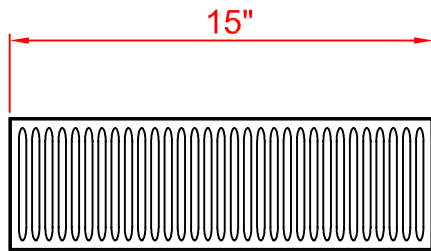

CUSTOM SURFACE MOUNT
DRIP TRAY

PERFECTION

Perfection Equipment, Inc.
Perfecta Stainless Division

DRIP TRAY FEATURES

- ALL STAINLESS STEEL CONSTRUCTION
- CUSTOM SIZES
- SURFACE MOUNT

AVAILABLE 1/2"
DRAIN

PERFECTION Equipment, Inc.