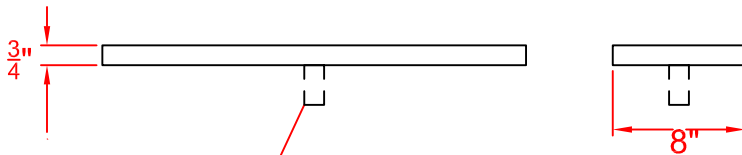

CUSTOM SURFACE MOUNT
DRIP TRAY

PERFECTION

Perfection Equipment, Inc.
Perfecta Stainless Division

DRIP TRAY FEATURES

- ALL STAINLESS STEEL CONSTRUCTION
- CUSTOM SIZES
- SURFACE MOUNT

AVAILABLE 1/2"
DRAIN

PERFECTION Equipment, Inc.