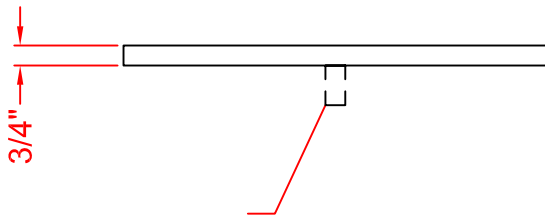

5" SURFACE MOUNT DRIP TRAY

PERFECTION

Perfection Equipment, Inc.
Perfecta Stainless Division

Satin Finish Stainless
Drip Tray
(standard)

AVAILABLE 1/2"
DRAIN

DRIP TRAY FEATURES

- ALL STAINLESS STEEL CONSTRUCTION
- CUSTOM SIZES
- SURFACE OR FLUSH MOUNT
- SATIN STAINLESS, POLISHED STAINLESS OR POLISHED BRASS (OUTER TRAY ONLY) FINISH
- AVAILABLE WITH OR WITHOUT DRAIN