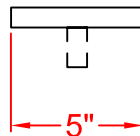

5" SURFACE MOUNT DRIP TRAY

PERFECTION

Perfection Equipment, Inc.
Perfecta Stainless Division

Satin Finish Stainless
Drip Tray
(standard)

AVAILABLE 1/2"
DRAIN

DRIP TRAY FEATURES

- ALL STAINLESS STEEL CONSTRUCTION
- CUSTOM SIZES
- SURFACE OR FLUSH MOUNT
- SATIN STAINLESS, POLISHED STAINLESS OR POLISHED BRASS (OUTER TRAY ONLY) FINISH
- AVAILABLE WITH OR WITHOUT DRAIN