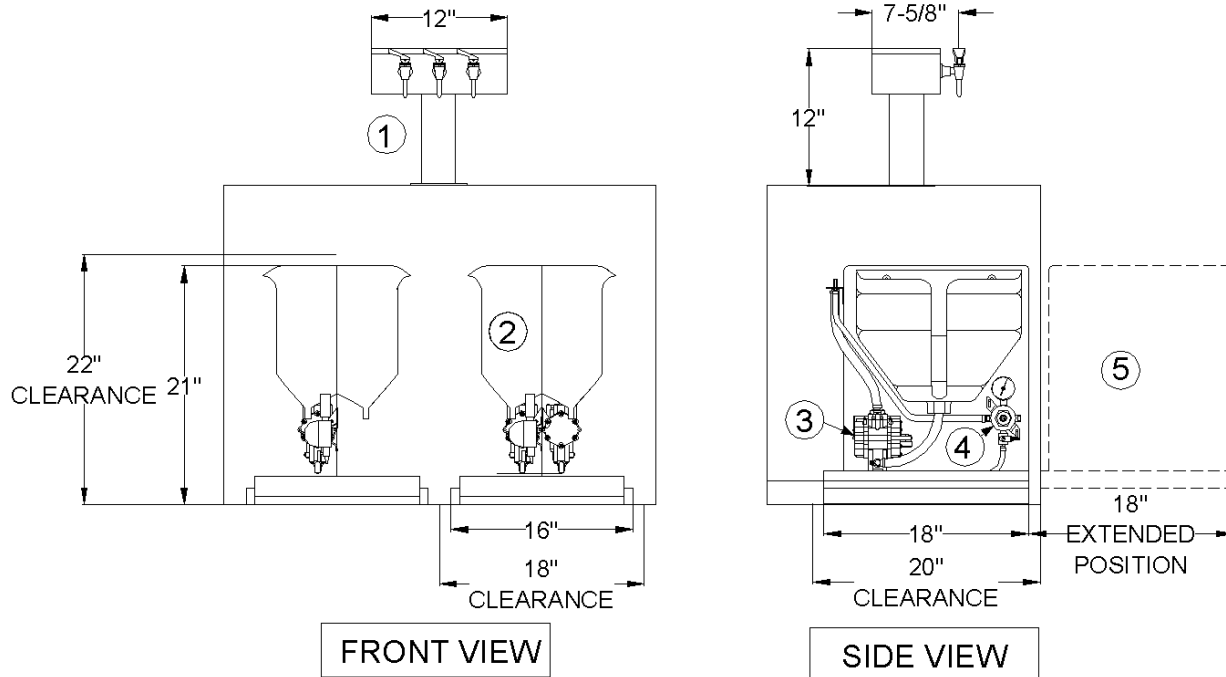

UNDER-COUNTER CONDIMENT SYSTEM MODEL U3P1TT

PERFECTION

Perfection Equipment, Inc.
Perfecta Stainless Division

SECURE CRADLES TO CABINET FLOOR

NUMBERS REFER TO DRAWING

1. Stainless Steel 'T' Tower Dispenser with (3) Sureshot dispensing faucets (1)
2. Plastic 3-Gallon Product saddle (4)
3. Condiment Pump (3)
4. Low Pressure regulator (3)
5. Outline of Cradle in Extended Position

SYSTEM ALSO INCLUDES

1. Round Product Labels (3)   Bag Connectors (4)
   Manual Changeover Valve (1)

Plastic Saddles, Pumps, Low Pressure Regulators, and Bag Connectors to be Pre-fabricated and mounted on (2) 2-product Stainless Steel slide out cradle with 18" slides. System comes complete with all necessary tubing and ancillary components for a complete installation. This includes a **Clean-In-Place** kit.

SERVICE AVAILABLE FROM A NATIONAL NETWORK

- Service Agencies Established and Trained
- Service Agencies Available Where You Need Them And When You Want Them

PERFECTION Equipment, Inc.

4259 Lee Avenue, Gurnee, Illinois 60031 • Phone: 847-244-7200 • Fax: 847-244-7205 • Toll Free: 800-356-6301
www.perfectequip.com • info@perfectequip.com