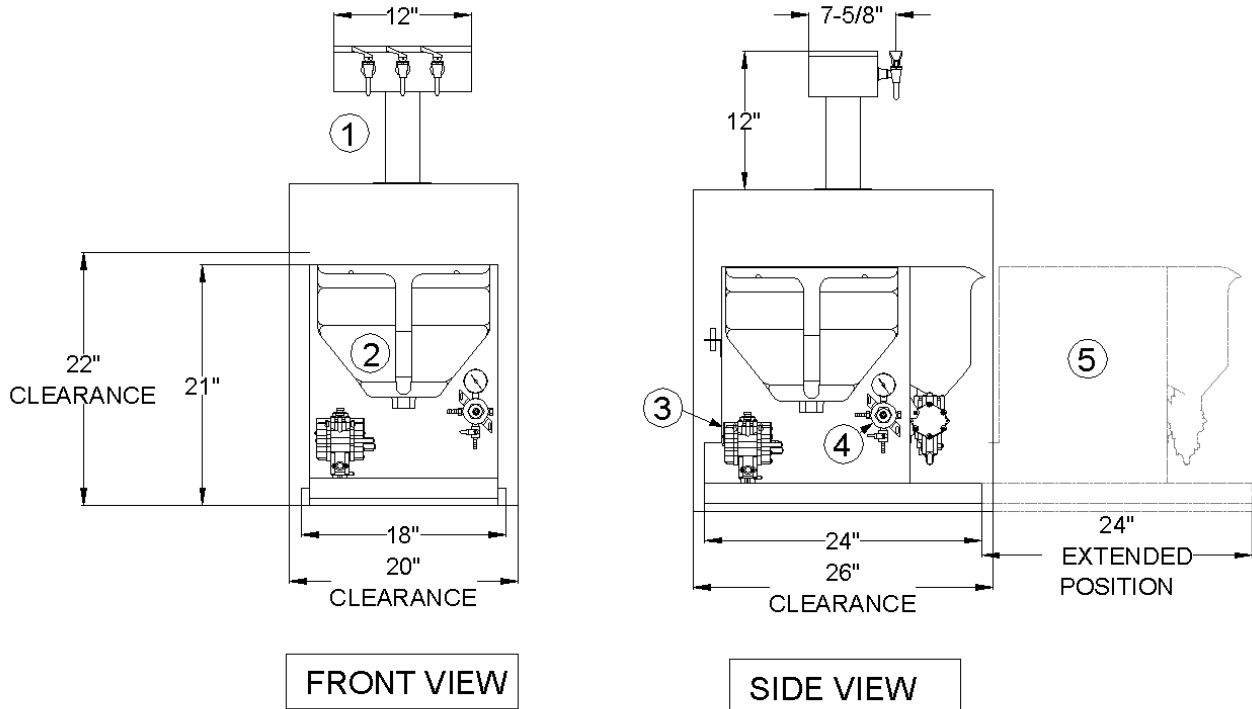

UNDER – COUNTER CONDIMENT SYSTEM MODEL UC3P1TT

PERFECTION

Perfection Equipment, Inc.
Perfecta Stainless Division

SECURE CRADLES TO CABINET FLOOR

NUMBERS REFER TO DRAWING

1. Stainless Steel 'T' Tower Dispenser with (3) Sureshot dispensing faucets (1)
2. Plastic 3-Gallon Product saddle (3)
3. Condiment Pump (3)
4. Low Pressure regulator (3)
5. Outline of Cradle in Extended Position

SYSTEM ALSO INCLUDES

Round Product Labels (3)

Bag Connectors (3)

Plastic Saddles, Pumps, Low Pressure Regulators, and Bag Connectors to be Pre-fabricated and mounted on (1) 3-product Stainless Steel slide out cradle with 24" extended slides. System comes complete with all necessary tubing and ancillary components for a complete installation. This includes a **Clean-In-Place** kit.

SERVICE AVAILABLE FROM A NATIONAL NETWORK

- Service Agencies Established and Trained
- Service Agencies Available Where You Need Them And When You Want Them

PERFECTION Equipment, Inc.

4259 Lee Avenue, Gurnee, Illinois 60031 • Phone: 847-244-7200 • Fax: 847-244-7205 • Toll Free: 800-356-6301
www.perfectequip.com • info@perfectequip.com