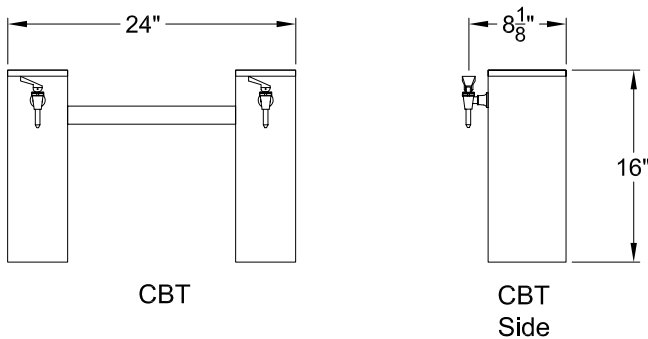

CONDIMENT DISPENSING SYSTEM TOWERS

PERFECTION

Perfection Equipment, Inc.
Perfecta Stainless Division

Pedestal Tower

Shown
Pedestal Tower - PT

Double Sided Concession Bridge Tower

Shown
Concession Bridge Tower - CBT &
Double Sided Concession Bridge Tower - DSCBT

Concession Bridge Tower

FEATURES

- All Towers are Stainless Steel Finish.
- All Towers are Equipped with "Rifled SureShot" Faucets, "Smooth Faucet" or "Particulate Faucet."
- Upon Request Brand Identification can also be Provided.
- Mounting Templates available Contact Perfection Equipment.
- Drip Trays available Contact Perfection Equipment.