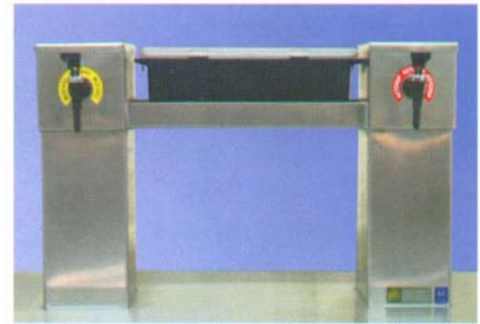

CONDIMENT DISPENSING SYSTEM TOWERS

PERFECTION

Perfection Equipment, Inc.
Perfecta Stainless Division

Pedestal Tower

Shown
Pedestal Tower - PT

Double Sided Concession Bridge Tower

Shown
Concession Bridge Tower - CBT &
Double Sided Concession Bridge Tower - DSCBT

Concession Bridge Tower

FEATURES

- All Towers are Stainless Steel Finish.
- All Towers are Equipped with "Rifled SureShot" Faucets, "Smooth Faucet" or "Particulate Faucet."
- Upon Request Brand Identification can also be Provided.
- Mounting Templates available Contact Perfection Equipment.
- Drip Trays available Contact Perfection Equipment.