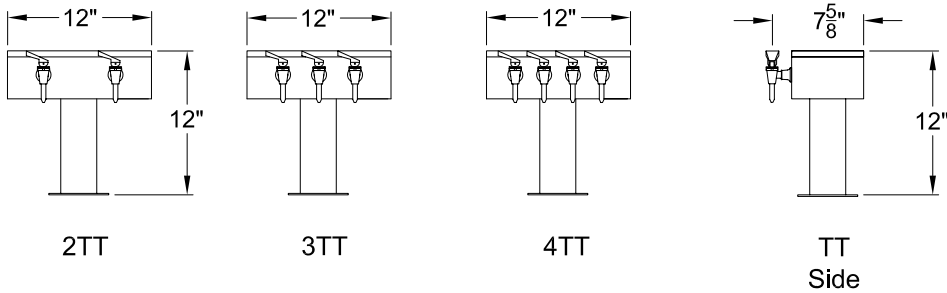

CONDIMENT DISPENSING SYSTEM TOWERS

PERFECTION

Perfection Equipment, Inc.
Perfecta Stainless Division

"T" Tower

Shown
"T" Tower - TT &
Double Sided "T" Tower - DSTT