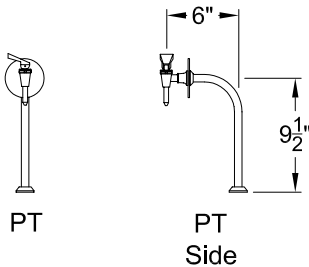

CONDIMENT DISPENSING SYSTEM TOWERS

PERFECTION

Perfection Equipment, Inc.
Perfecta Stainless Division

Pedestal Tower

Shown
Pedestal Tower - PT

Double Sided Concession Bridge Tower

Shown
Concession Bridge Tower - CBT &
Double Sided Concession Bridge Tower - DSCBT

Concession Bridge Tower

FEATURES

- All Towers are Stainless Steel Finish.
- All Towers are Equipped with "Rifled SureShot" Faucets, "Smooth Faucet" or "Particulate Faucet."
- Upon Request Brand Identification can also be Provided.
- Mounting Templates available Contact Perfection Equipment.
- Drip Trays available Contact Perfection Equipment.