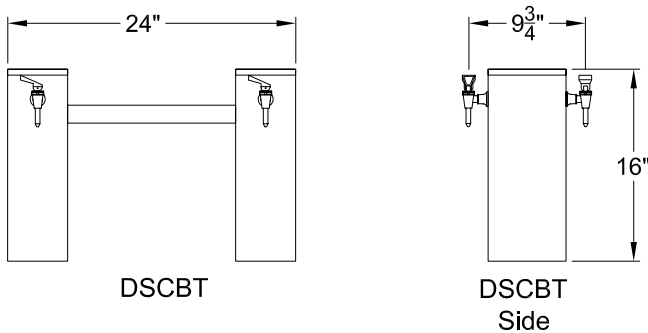

CONDIMENT DISPENSING SYSTEM TOWERS

PERFECTION

Perfection Equipment, Inc.
Perfecta Stainless Division

Pedestal Tower

Shown
Pedestal Tower - PT

Double Sided Concession Bridge Tower

Shown
Concession Bridge Tower - CBT &
Double Sided Concession Bridge Tower - DSCBT

Concession Bridge Tower

FEATURES

- All Towers are Stainless Steel Finish.
- All Towers are Equipped with "Rifled SureShot" Faucets, "Smooth Faucet" or "Particulate Faucet."
- Upon Request Brand Identification can also be Provided.
- Mounting Templates available Contact Perfection Equipment.
- Drip Trays available Contact Perfection Equipment.