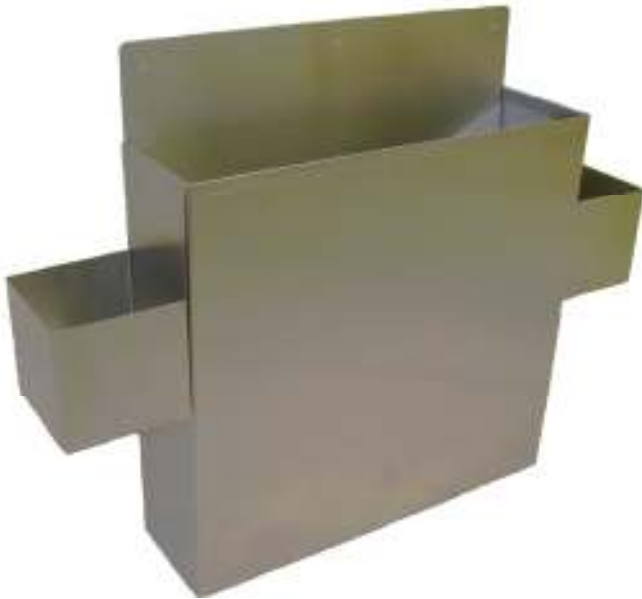

CUP AND SCOOP HOLDER

PERFECTION

Perfection Equipment, Inc.
Perfecta Stainless Division

MODEL PE-PCH-21

FEATURES

- Cup Holder with (2) Detachable Ice Scoop Holders for Multiple Configurations.
- Designed to Attach to the Front of Underbar Equipment with Sheet Metal Screws.
- Made From 20 Guage Stainless Steel.
- Custom Sizing Available to Accomodate Individual Customer Requirements.