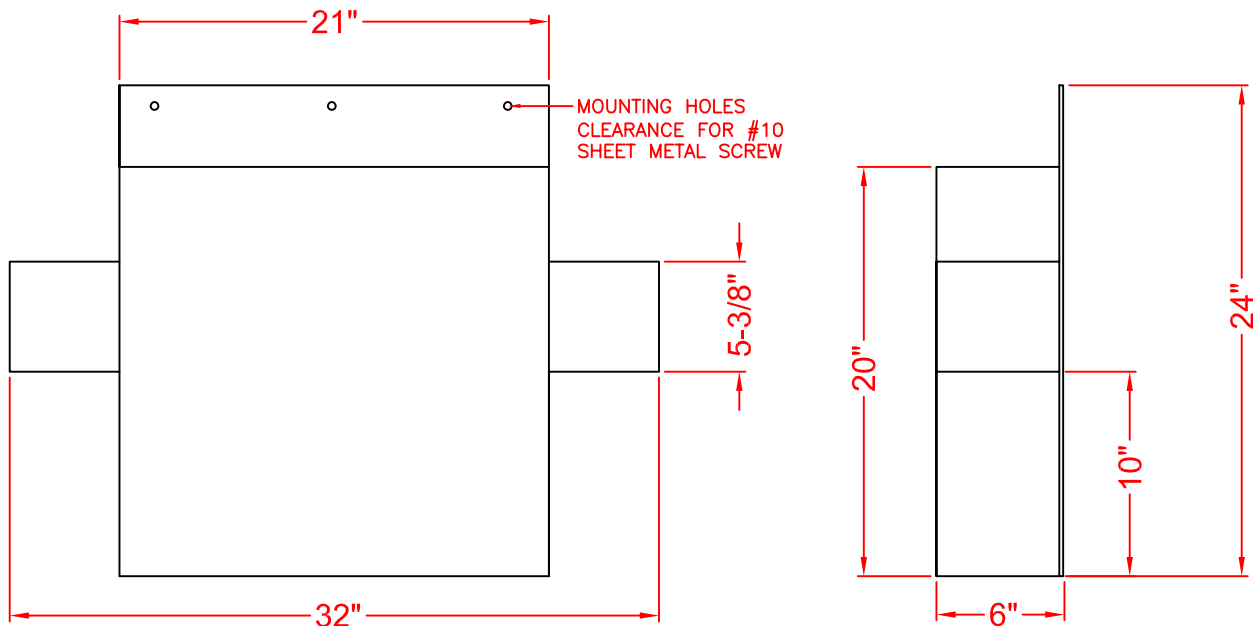

CUP AND SCOOP HOLDER

PERFECTION

Perfection Equipment, Inc.
Perfecta Stainless Division

MODEL PE-PCH-21

FEATURES

- Cup Holder with (2) Detachable Ice Scoop Holders for Multiple Configurations.
- Designed to Attach to the Front of Underbar Equipment with Sheet Metal Screws.
- Made From 20 Guage Stainless Steel.
- Custom Sizing Available to Accomodate Individual Customer Requirements.

OPTIONAL

- Ice Scoops (must specify when ordering).

PERFECTION Equipment, Inc.

4259 Lee Avenue, Gurnee, Illinois 60031, Phone: 847-244-7200, Fax: 847-244-7205, Toll Free: 800-356-6301
Web Site: www.perfectequip.com, E-Mail: info@perfectequip.com