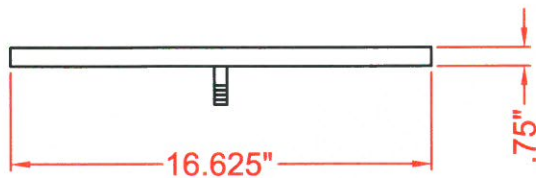

WRAP AROUND DRIP TRAY

PERFECTION

Perfection Equipment, Inc.
Perfecta Stainless Division

DRIP TRAY FEATURES

- ALL STAINLESS STEEL CONSTRUCTION
- CUSTOM FITS A 3" COLUMN TOWER

PERFECTION Equipment, Inc.

4259 Lee Avenue, Gurnee, Illinois 60031, Phone: 847-244-7200, Fax: 847-244-7205, Toll Free: 800-356-6301
Web Site: www.perfectequip.com, E-Mail: info@perfectequip.com