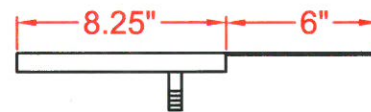

WRAP AROUND DRIP TRAY

PERFECTION

Perfection Equipment, Inc.
Perfecta Stainless Division

DRIP TRAY FEATURES

- ALL STAINLESS STEEL CONSTRUCTION
- CUSTOM FITS A 3" COLUMN TOWER

PERFECTION Equipment, Inc.

4259 Lee Avenue, Gurnee, Illinois 60031, Phone: 847-244-7200, Fax: 847-244-7205, Toll Free: 800-356-6301
Web Site: www.perfectequip.com, E-Mail: info@perfectequip.com