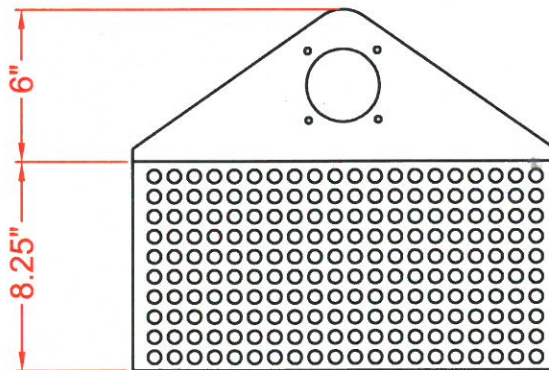

WRAP AROUND DRIP TRAY

PERFECTION

Perfection Equipment, Inc.
Perfecta Stainless Division

DRIP TRAY FEATURES

- ALL STAINLESS STEEL CONSTRUCTION
- CUSTOM FITS A 3" COLUMN TOWER

PERFECTION Equipment, Inc.

4259 Lee Avenue, Gurnee, Illinois 60031, Phone: 847-244-7200, Fax: 847-244-7205, Toll Free: 800-356-6301
Web Site: www.perfectequip.com, E-Mail: info@perfectequip.com