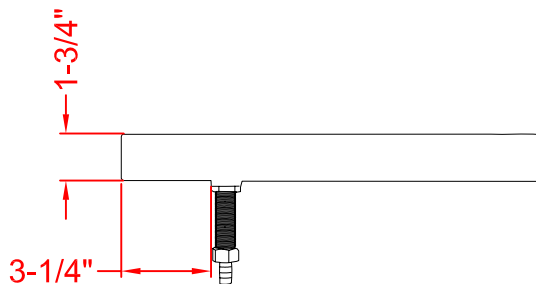

PERFECTION Equipment, Inc.

4259 Lee Avenue, Gurnee, Illinois 60031, Phone: 847-244-7200, Fax: 847-244-7205, Toll Free: 800-356-6301
Web Site: www.perfectequip.com, E-Mail: info@perfectequip.com