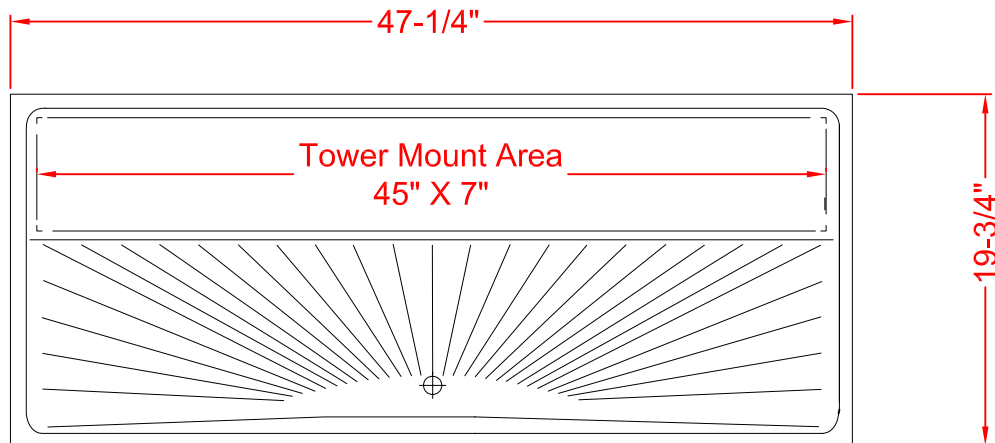

PERFECTION Equipment, Inc.

4259 Lee Avenue, Gurnee, Illinois 60031, Phone: 847-244-7200, Fax: 847-244-7205, Toll Free: 800-356-6301
Web Site: www.perfectequip.com, E-Mail: info@perfectequip.com