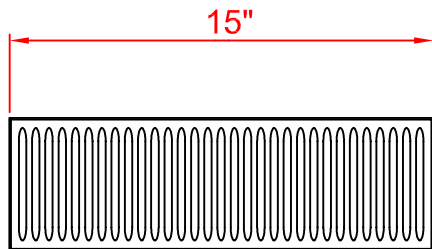

**CUSTOM SURFACE MOUNT**  
**DRIP TRAY**

**PERFECTION**

Perfection Equipment, Inc.  
Perfecta Stainless Division

**DRIP TRAY FEATURES**

- ALL STAINLESS STEEL CONSTRUCTION
- CUSTOM SIZES
- SURFACE MOUNT

AVAILABLE 1/2"  
DRAIN