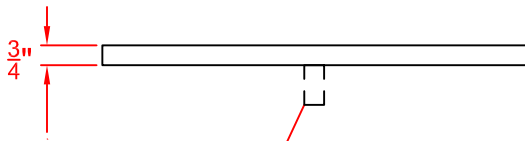

**CUSTOM SURFACE MOUNT**  
**DRIP TRAY**

**PERFECTION**

Perfection Equipment, Inc.  
Perfecta Stainless Division

**DRIP TRAY FEATURES**

- ALL STAINLESS STEEL CONSTRUCTION
- CUSTOM SIZES
- SURFACE MOUNT

AVAILABLE 1/2"  
DRAIN