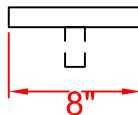

**CUSTOM SURFACE MOUNT**  
**DRIP TRAY**

**PERFECTION**

Perfection Equipment, Inc.  
Perfecta Stainless Division

**DRIP TRAY FEATURES**

- ALL STAINLESS STEEL CONSTRUCTION
- CUSTOM SIZES
- SURFACE MOUNT

AVAILABLE 1/2"  
DRAIN