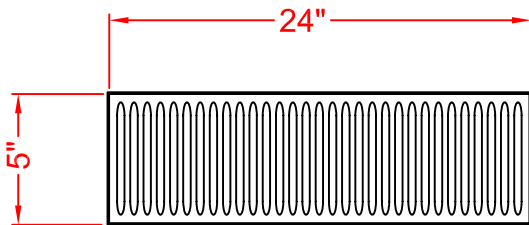

5" SURFACE MOUNT DRIP TRAY

PERFECTION

Perfection Equipment, Inc.
Perfecta Stainless Division

Satin Finish Stainless
Drip Tray
(standard)

AVAILABLE 1/2"
DRAIN

DRIP TRAY FEATURES

- ALL STAINLESS STEEL CONSTRUCTION
- CUSTOM SIZES
- SURFACE OR FLUSH MOUNT
- SATIN STAINLESS, POLISHED STAINLESS OR POLISHED BRASS (OUTER TRAY ONLY) FINISH
- AVAILABLE WITH OR WITHOUT DRAIN