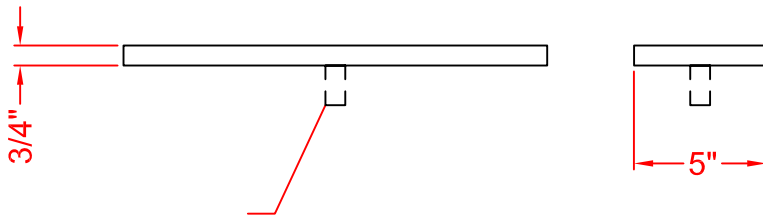

5" SURFACE MOUNT DRIP TRAY

PERFECTION

Perfection Equipment, Inc.
Perfecta Stainless Division

Satin Finish Stainless
Drip Tray
(standard)

AVAILABLE 1/2"
DRAIN

DRIP TRAY FEATURES

- ALL STAINLESS STEEL CONSTRUCTION
- CUSTOM SIZES
- SURFACE OR FLUSH MOUNT
- SATIN STAINLESS, POLISHED STAINLESS OR POLISHED BRASS (OUTER TRAY ONLY) FINISH
- AVAILABLE WITH OR WITHOUT DRAIN