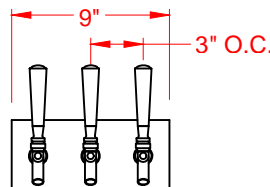

Front

Model: PE-WMLD-3