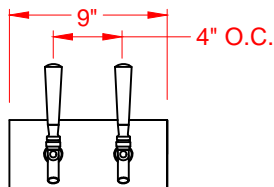

Front

Model: PE-WMLD-2