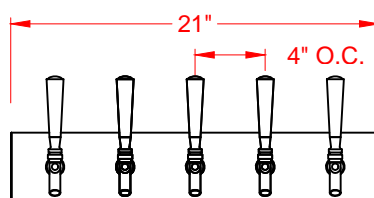

Front

Model: PE-WMLD-5