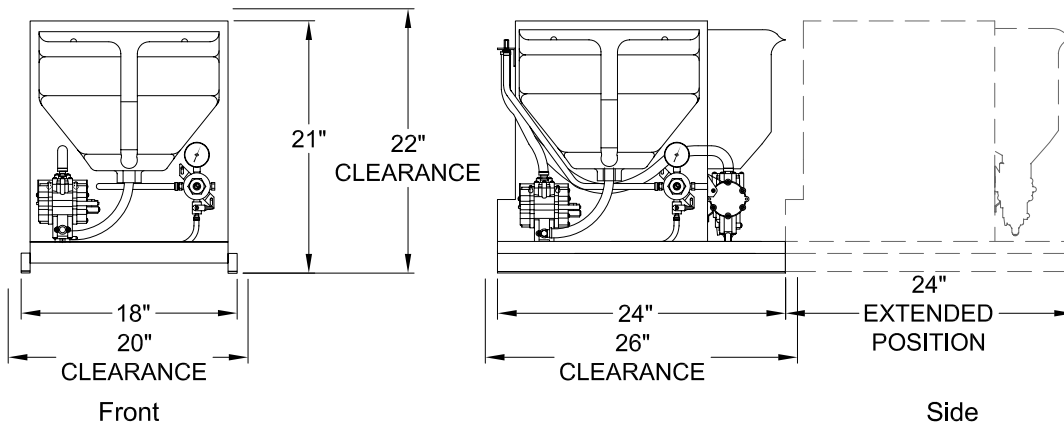

3-Product Slide Out Cradle

Shown 3-Product Slide Out Cradle - 3P

PERFECTION Equipment, Inc.

4259 Lee Avenue, Gurnee, Illinois 60031

Phone: 847-244-7200 Fax: 847-244-7205 Toll Free: 800-356-6301

Website: www.perfectequip.com Email: sales@perfectequip.com