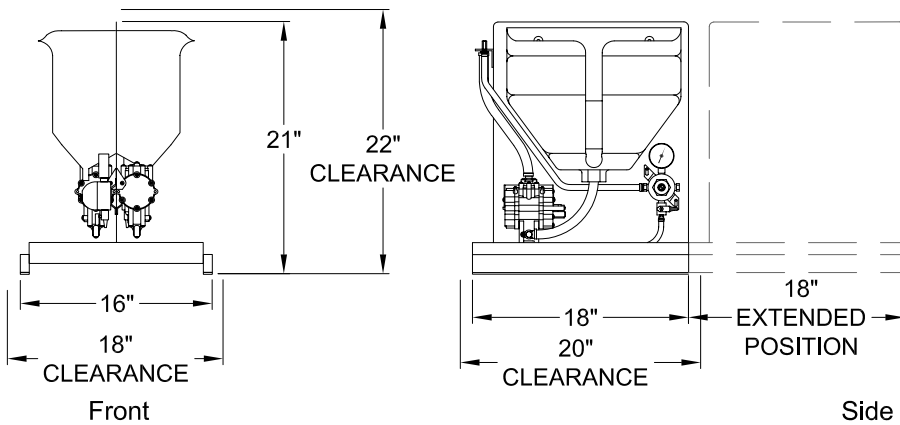

2-Product Slide Out Cradle

Shown 2-Product Slide Out Cradle - 2P