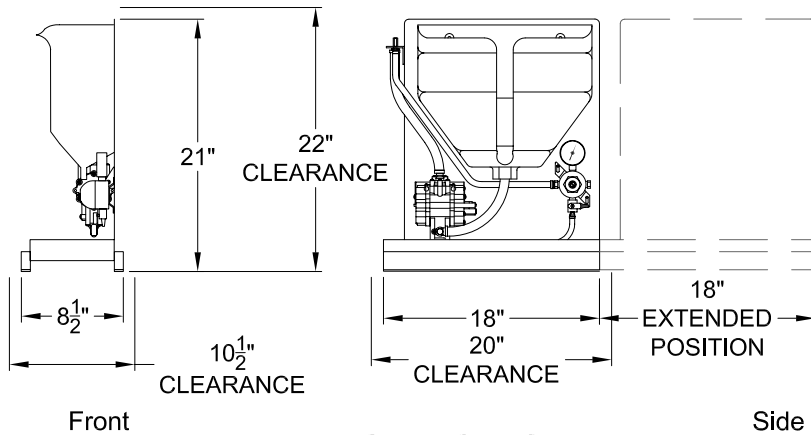

CONDIMENT DISPENSING CRADLE SYSTEMS

PERFECTION

Perfection Equipment, Inc.
Perfecta Stainless Division

1-Product Slide Out Cradle

Shown 1-Product Slide Out Cradle - 1P