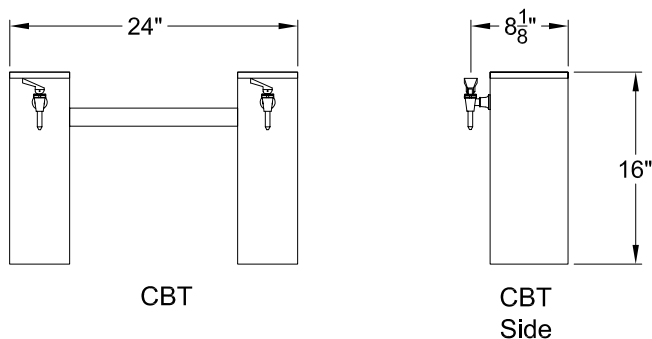

CONDIMENT DISPENSING SYSTEM TOWERS

PERFECTION

Perfection Equipment, Inc.
Perfecta Stainless Division

Pedestal Tower

Shown
Pedestal Tower - PT

Double Sided Concession Bridge Tower

Shown
Concession Bridge Tower - CBT &
Double Sided Concession Bridge Tower - DSCBT

Concession Bridge Tower

FEATURES

- All Towers are Stainless Steel Finish.
- All Towers are Equipped with "Rifled SureShot" Faucets, "Smooth Faucet" or "Particulate Faucet."
- Upon Request Brand Identification can also be Provided.
- Mounting Templates available Contact Perfection Equipment.
- Drip Trays available Contact Perfection Equipment.