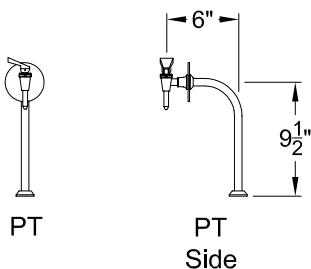

CONDIMENT DISPENSING SYSTEM TOWERS

PERFECTION

Perfection Equipment, Inc.
Perfecta Stainless Division

Pedestal Tower

Shown
Pedestal Tower - PT

Double Sided Concession Bridge Tower

Shown
Concession Bridge Tower - CBT &
Double Sided Concession Bridge Tower - DSCBT

Concession Bridge Tower

FEATURES

- All Towers are Stainless Steel Finish.
- All Towers are Equipped with "Rifled SureShot" Faucets, "Smooth Faucet" or "Particulate Faucet."
- Upon Request Brand Identification can also be Provided.
- Mounting Templates available Contact Perfection Equipment.
- Drip Trays available Contact Perfection Equipment.