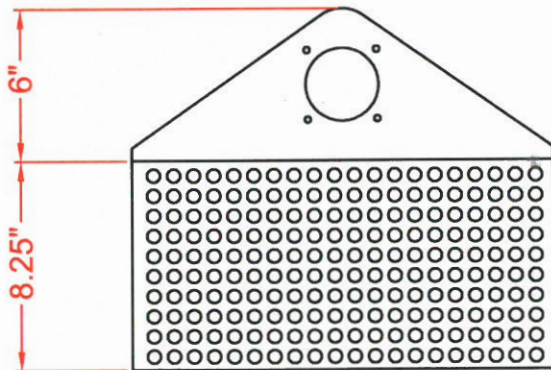

WRAP AROUND DRIP TRAY

PERFECTION

Perfection Equipment, Inc.
Perfecta Stainless Division

DRIP TRAY FEATURES

- ALL STAINLESS STEEL CONSTRUCTION
- CUSTOM FITS A 3" COLUMN TOWER

PERFECTION Equipment, Inc.

4259 Lee Avenue, Gurnee, Illinois 60031, Phone: 847-244-7200, Fax: 847-244-7205, Toll Free: 800-356-6301