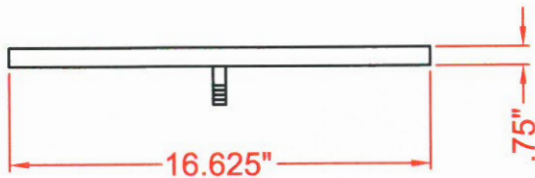

WRAP AROUND DRIP TRAY

PERFECTION

Perfection Equipment, Inc.
Perfecta Stainless Division

DRIP TRAY FEATURES

- ALL STAINLESS STEEL CONSTRUCTION
- CUSTOM FITS A 3" COLUMN TOWER

PERFECTION Equipment, Inc.

4259 Lee Avenue, Gurnee, Illinois 60031, Phone: 847-244-7200, Fax: 847-244-7205, Toll Free: 800-356-6301