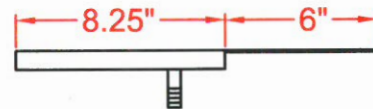

WRAP AROUND DRIP TRAY

PERFECTION

Perfection Equipment, Inc.
Perfecta Stainless Division

DRIP TRAY FEATURES

- ALL STAINLESS STEEL CONSTRUCTION
- CUSTOM FITS A 3" COLUMN TOWER

PERFECTION Equipment, Inc.

4259 Lee Avenue, Gurnee, Illinois 60031, Phone: 847-244-7200, Fax: 847-244-7205, Toll Free: 800-356-6301