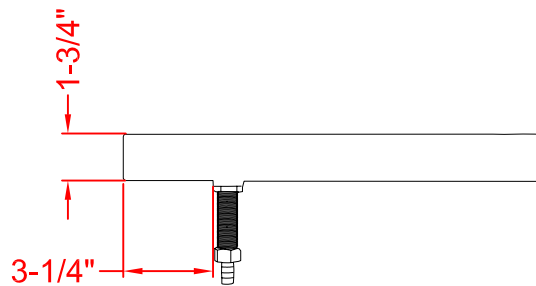

SURFACE MOUNT DRIP TRAY

PERFECTION

Perfection Equipment, Inc.
Perfecta Stainless Division

DRIP TRAY FEATURES

- ALL STAINLESS STEEL CONSTRUCTION
- SURFACE MOUNT

PERFECTION Equipment, Inc.

4259 Lee Avenue, Gurnee, Illinois 60031, Phone: 847-244-7200, Fax: 847-244-7205, Toll Free: 800-356-6301