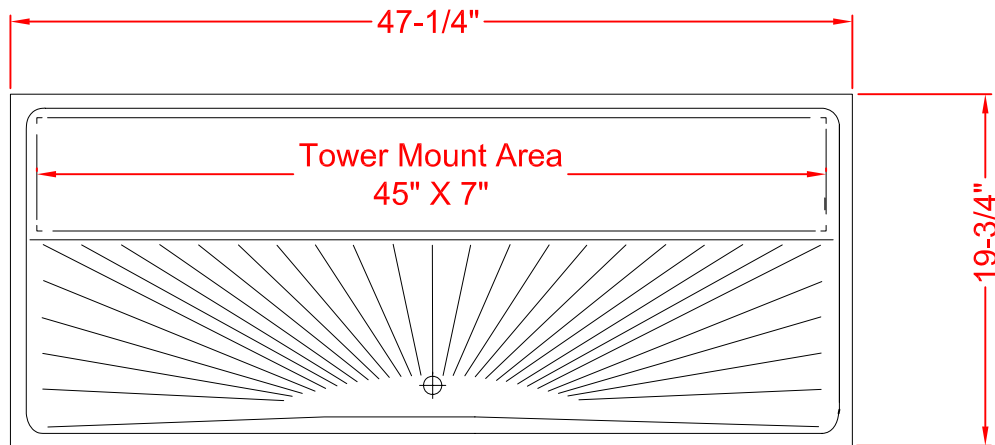

SURFACE MOUNT DRIP TRAY

PERFECTION

Perfection Equipment, Inc.
Perfecta Stainless Division

DRIP TRAY FEATURES

- ALL STAINLESS STEEL CONSTRUCTION
- SURFACE MOUNT

PERFECTION Equipment, Inc.

4259 Lee Avenue, Gurnee, Illinois 60031, Phone: 847-244-7200, Fax: 847-244-7205, Toll Free: 800-356-6301