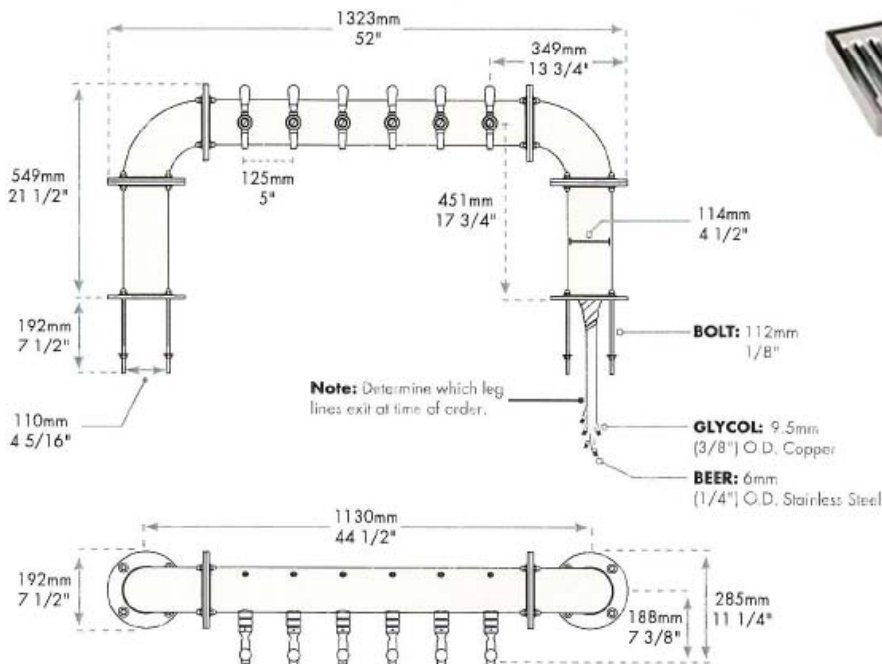

BRAUHAUS 90 TOWER

BY CELLI

PERFECTION

Perfection Equipment, Inc.
Perfecta Stainless Division

BRAUHAUS TOWER FEATURES

- Plated brass dispensing tower with stainless steel tubes (7x8 mm) 5/8" thread.

BRAUHAUS 6 FAUCETS

Model Number	Finish
PE-6BRAUHAUS-CH	Chrome
PE-6BRAUHAUS-CUSTOM	Custom Powder Coating

TO VIEW STANDARD COLORS AVAILABLE

<http://www.ralcolor.com/>

DRIP TRAY FEATURES

- Surface Mount
- Drip Tray Mounting Templates available:
Contact Perfection Equipment for drip tray template
Surface Mounted Drip Tray - Fitted for
- 1/2" I.D. drain hose by others