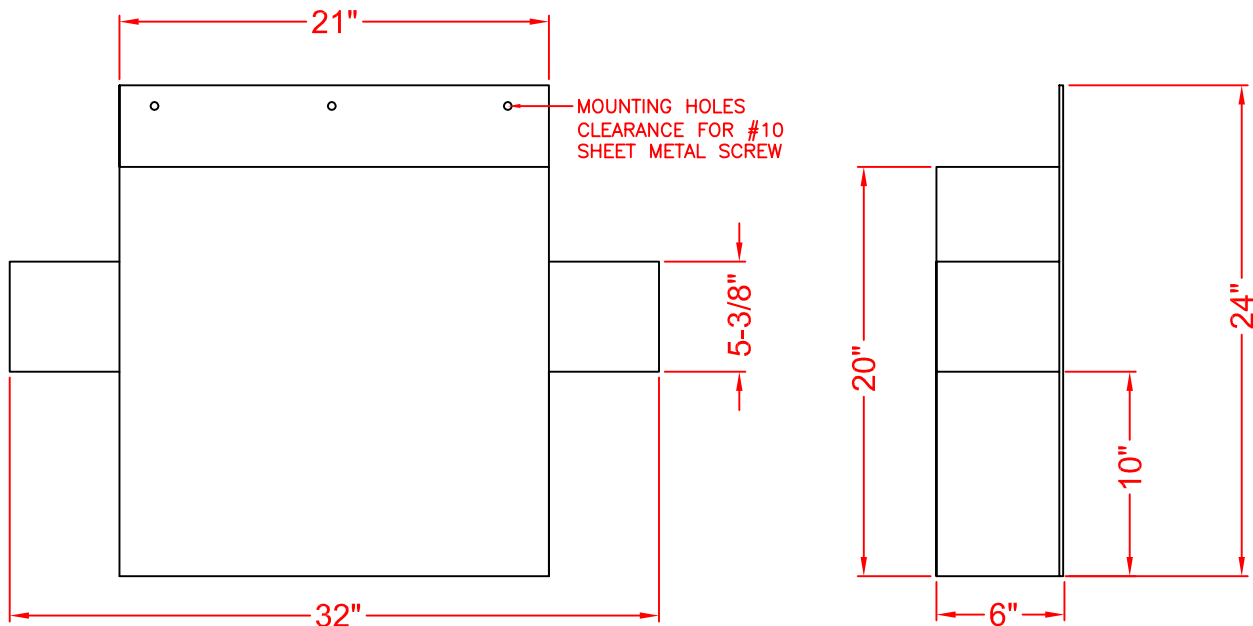

PERFECTION Equipment, Inc.

4259 Lee Avenue, Gurnee, Illinois 60031, Phone: 847-244-7200, Fax: 847-244-7205, Toll Free: 800-356-6301

Website: www.perfectequip.com Email : sales@perfectequip.com

Rev. 09/06/2019